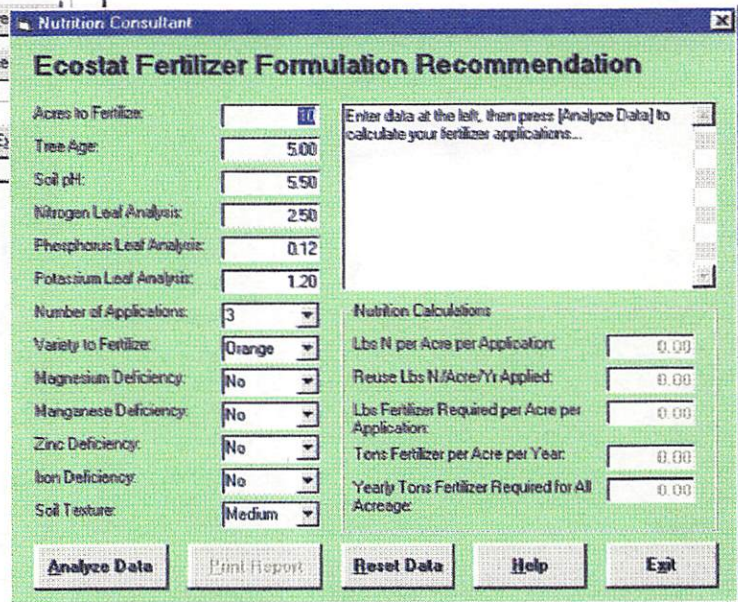

The Electronic Version of the Citrus Notes Newsletter from Polk County Extension

- ✓ Citrus Notes Archive
- ✓ Mite Survey Training
- ✓ Fertilizer Formulator
- ✓ Optional Voice Control
- ✓ Indexed and Searchable
- ✓ Low Temperature Forecast

The Citrus E-Notes Software

Call the Polk County Extension Service for your FREE copy of the Citrus E-Notes with these useful tools AND MORE! (While Supplies Last)

Spray Chart

Weather Map

Research Summaries